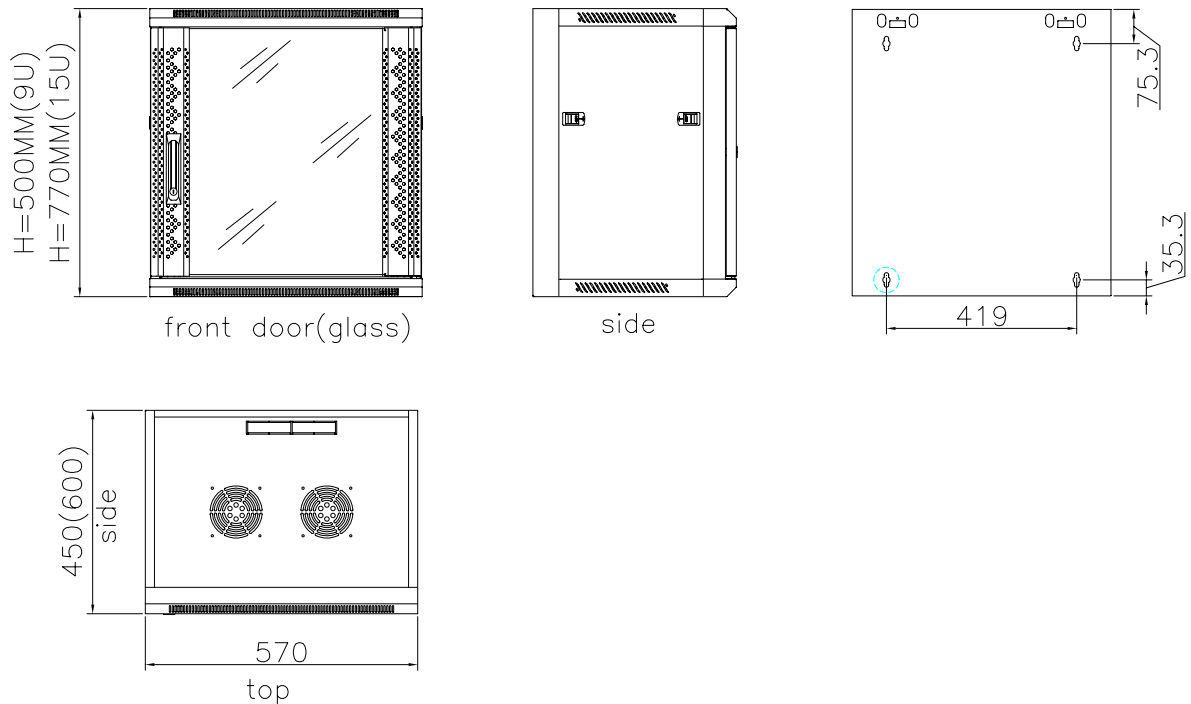

Datenblatt - Fiche technique - Data sheet

26.99.0155

VALUE Wandgehäuse 15 HE (HxBxT) 775x570x600 mm

VALUE Armoire murale 15 UH (HxLxP) 775x570x600 mm

VALUE 19" Wall Mount Rack 15U, 775x570x600 mm (HxWxD)

SE5409/SE5615 DATA SHEET

- Quick installation and Patent frame , assemble time no more then 5 minutes , the volume of flat pack is only 1/3~1/4 of assembly finished pack .
- Black light plated
- One cable channel on the top and the other on bottom
- Toughened glass front , grey decoration strip , lock with the deluxe rotary handle , the direction of opening the door can be changed according to the requirement, the Opening Degree of the door is more

than 180°.

- Set a ground pole in the cabinet
- Provide a hang to the wall board, easily assemble , screw lock from the inner, prevent stealing or knock off
- Quick open side door, convenient for equipment install and maintain
- Installation depth can be adjusted according to the requirement
- 19" standard installation ;